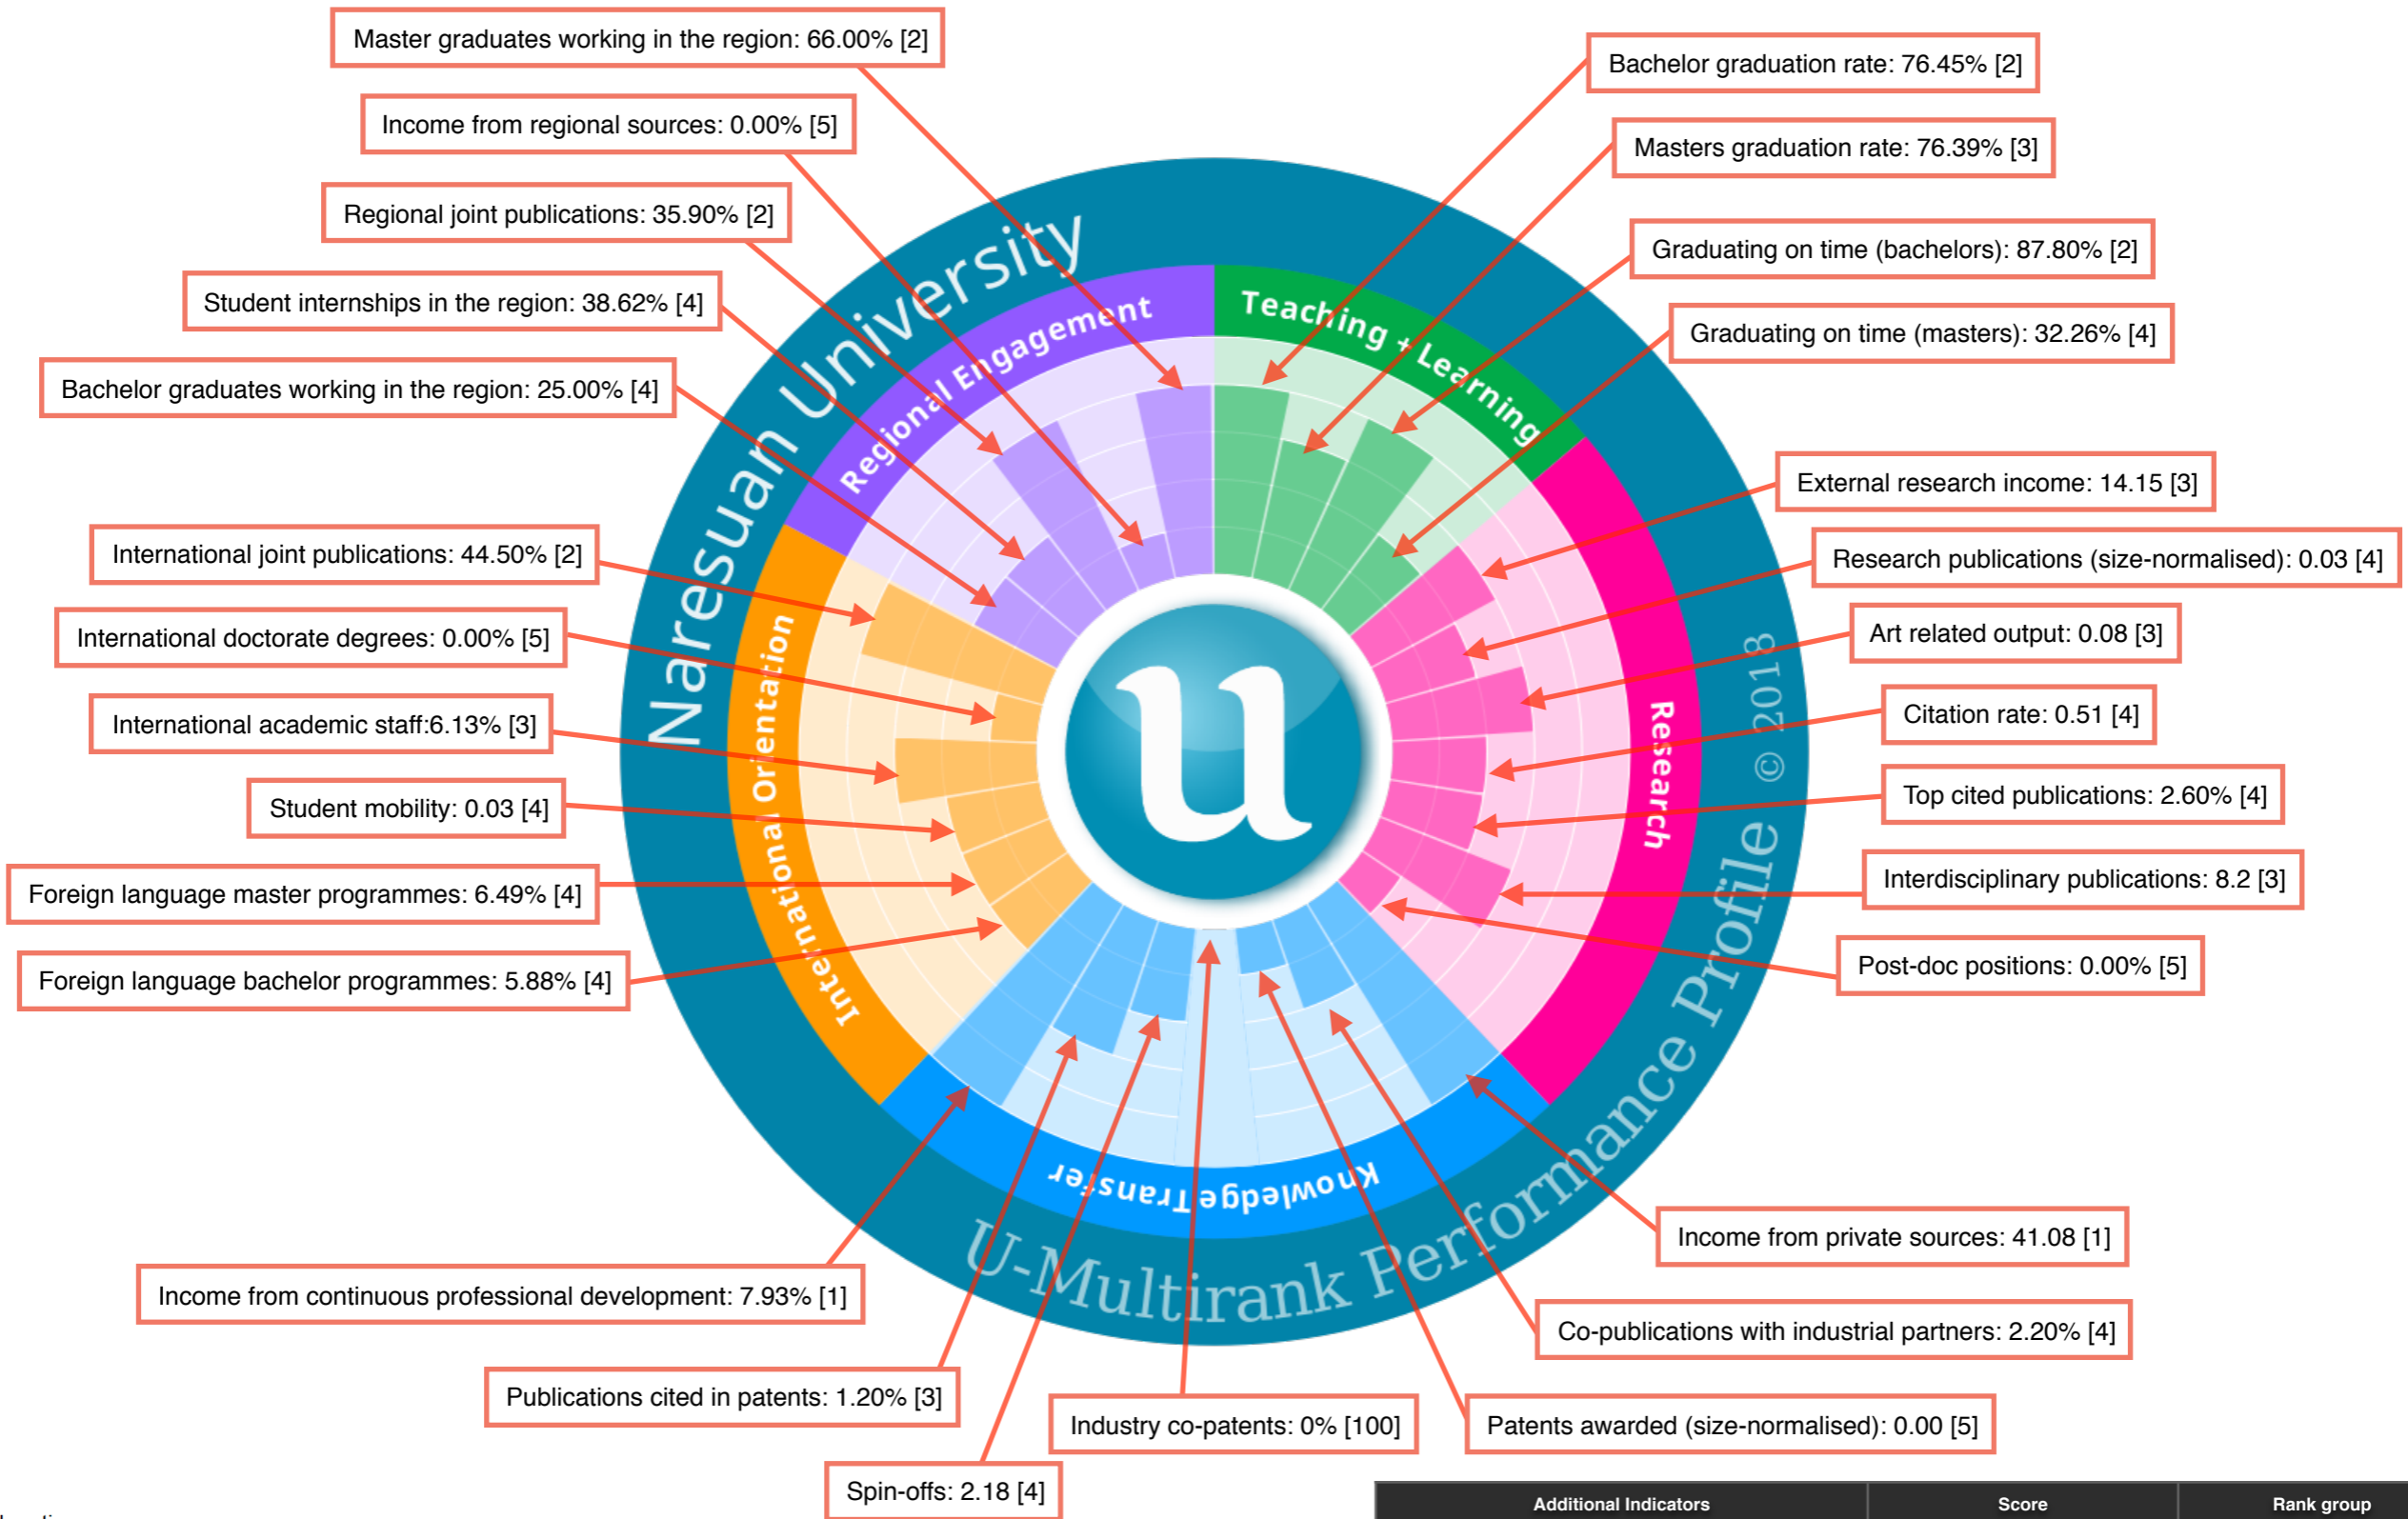

# Naresuan University

Explanation:

1	very good
2	good
3	average
4	below average
5	weak
0	data not available
100	not applicable
Low response	Only student survey: numbers of responses was too low for calculation

Additional Indicators	Score	Rank group
Research publications (absolute numbers)	744	3
Strategic research partnerships	143	3
Professional publications	29	4
Patents awarded (absolute numbers)	0	5
Graduate companies	36	1
Strategic research partnerships in the region	12.00%	4